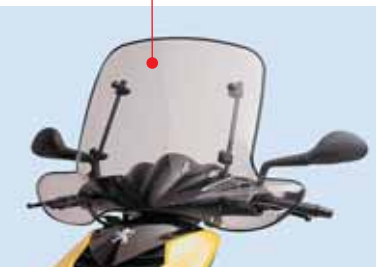

Rear luggage carrier
005512

Windscreen
with hand guards

005427

510 mm high

005426

650 mm high

Carbon look
dashboard

A05648