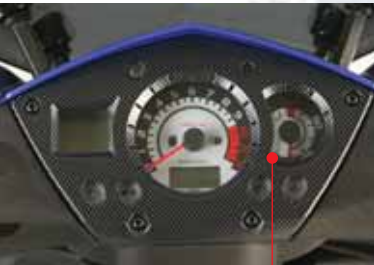

Carbon look dashboard
748163N
❖ | ❖ | ❖